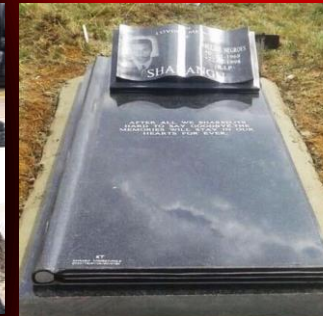

C8

C9

E4

E14

BUY 1, GET 1 FREE IS NOT APPLICABLE FOR FUNERAL UNVEILINGS

T10 - WAS R7000 THEN R5500 NOW R5000

T4- bible with bible ledger WAS R12500 NOW R11000